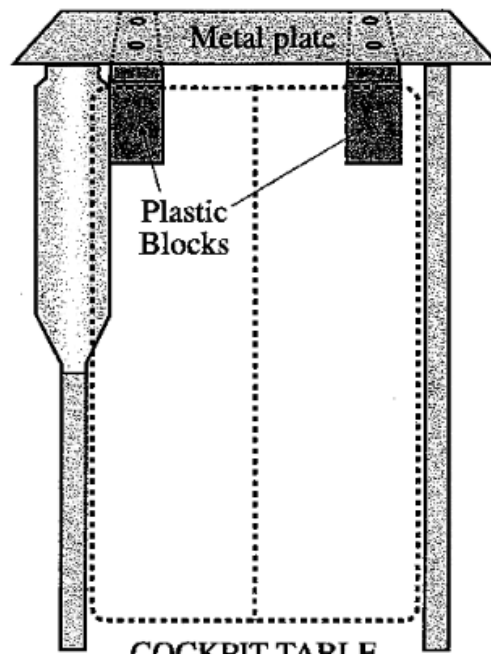

Throttle /Shift Lever Casing

COCKPIT TABLE
(Mounts to two starboard
blocks that are attached to
metal plate)