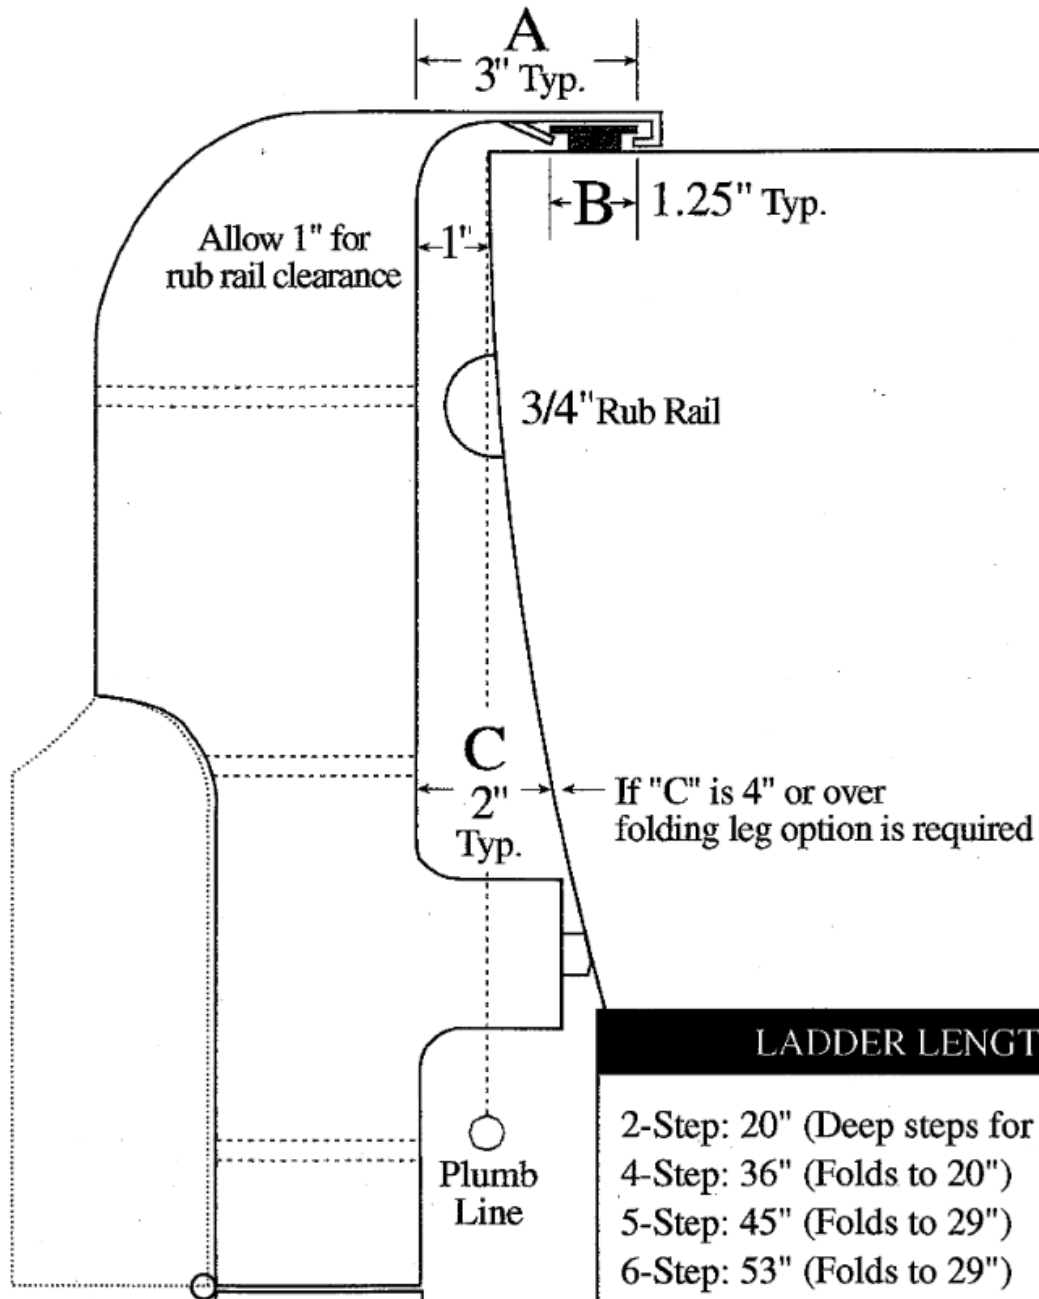

Specifications for Ladder Mounting Hardware

Hanging hardware is ordered separately. Specify genoa track, hull mount or toe-rail. Please specify actual dimensions for A, B & C.
If you need additional info, contact us at 1-800-899-3996.
(Genoa track shown in example below.)